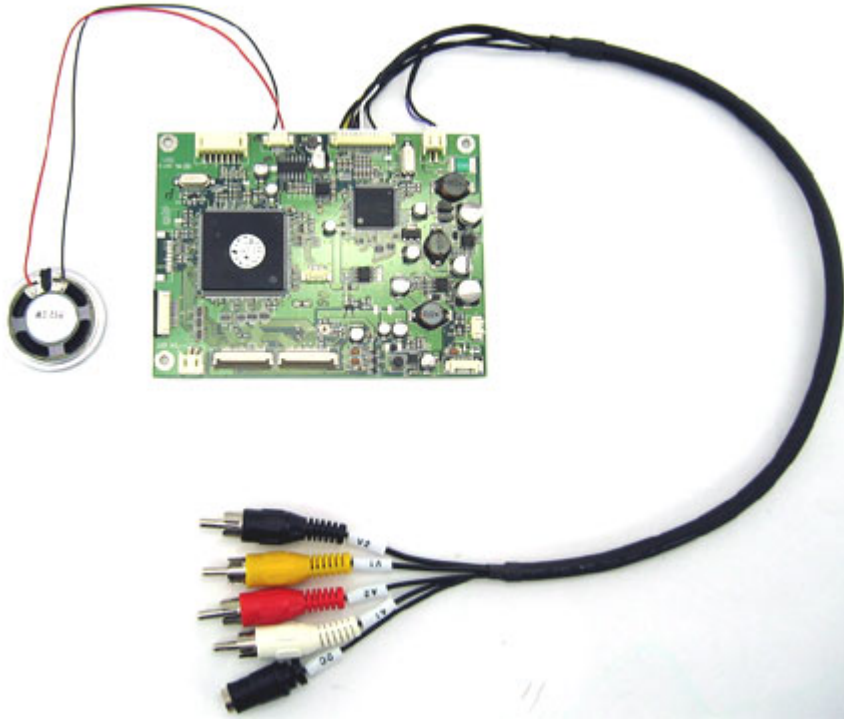

19.95 EUR
incl. 19% VAT, plus [shipping](#)

This kit adds a speaker and an additional Video input with automatic switching (signal detection) to your CTF Open-Frame TFT display.

Compatible with all CTF-Open-Frame TFT displays (except CTF1210-M)

Scope of supply :

- Speaker
- 2x cable set (there are 2 different model revisions)